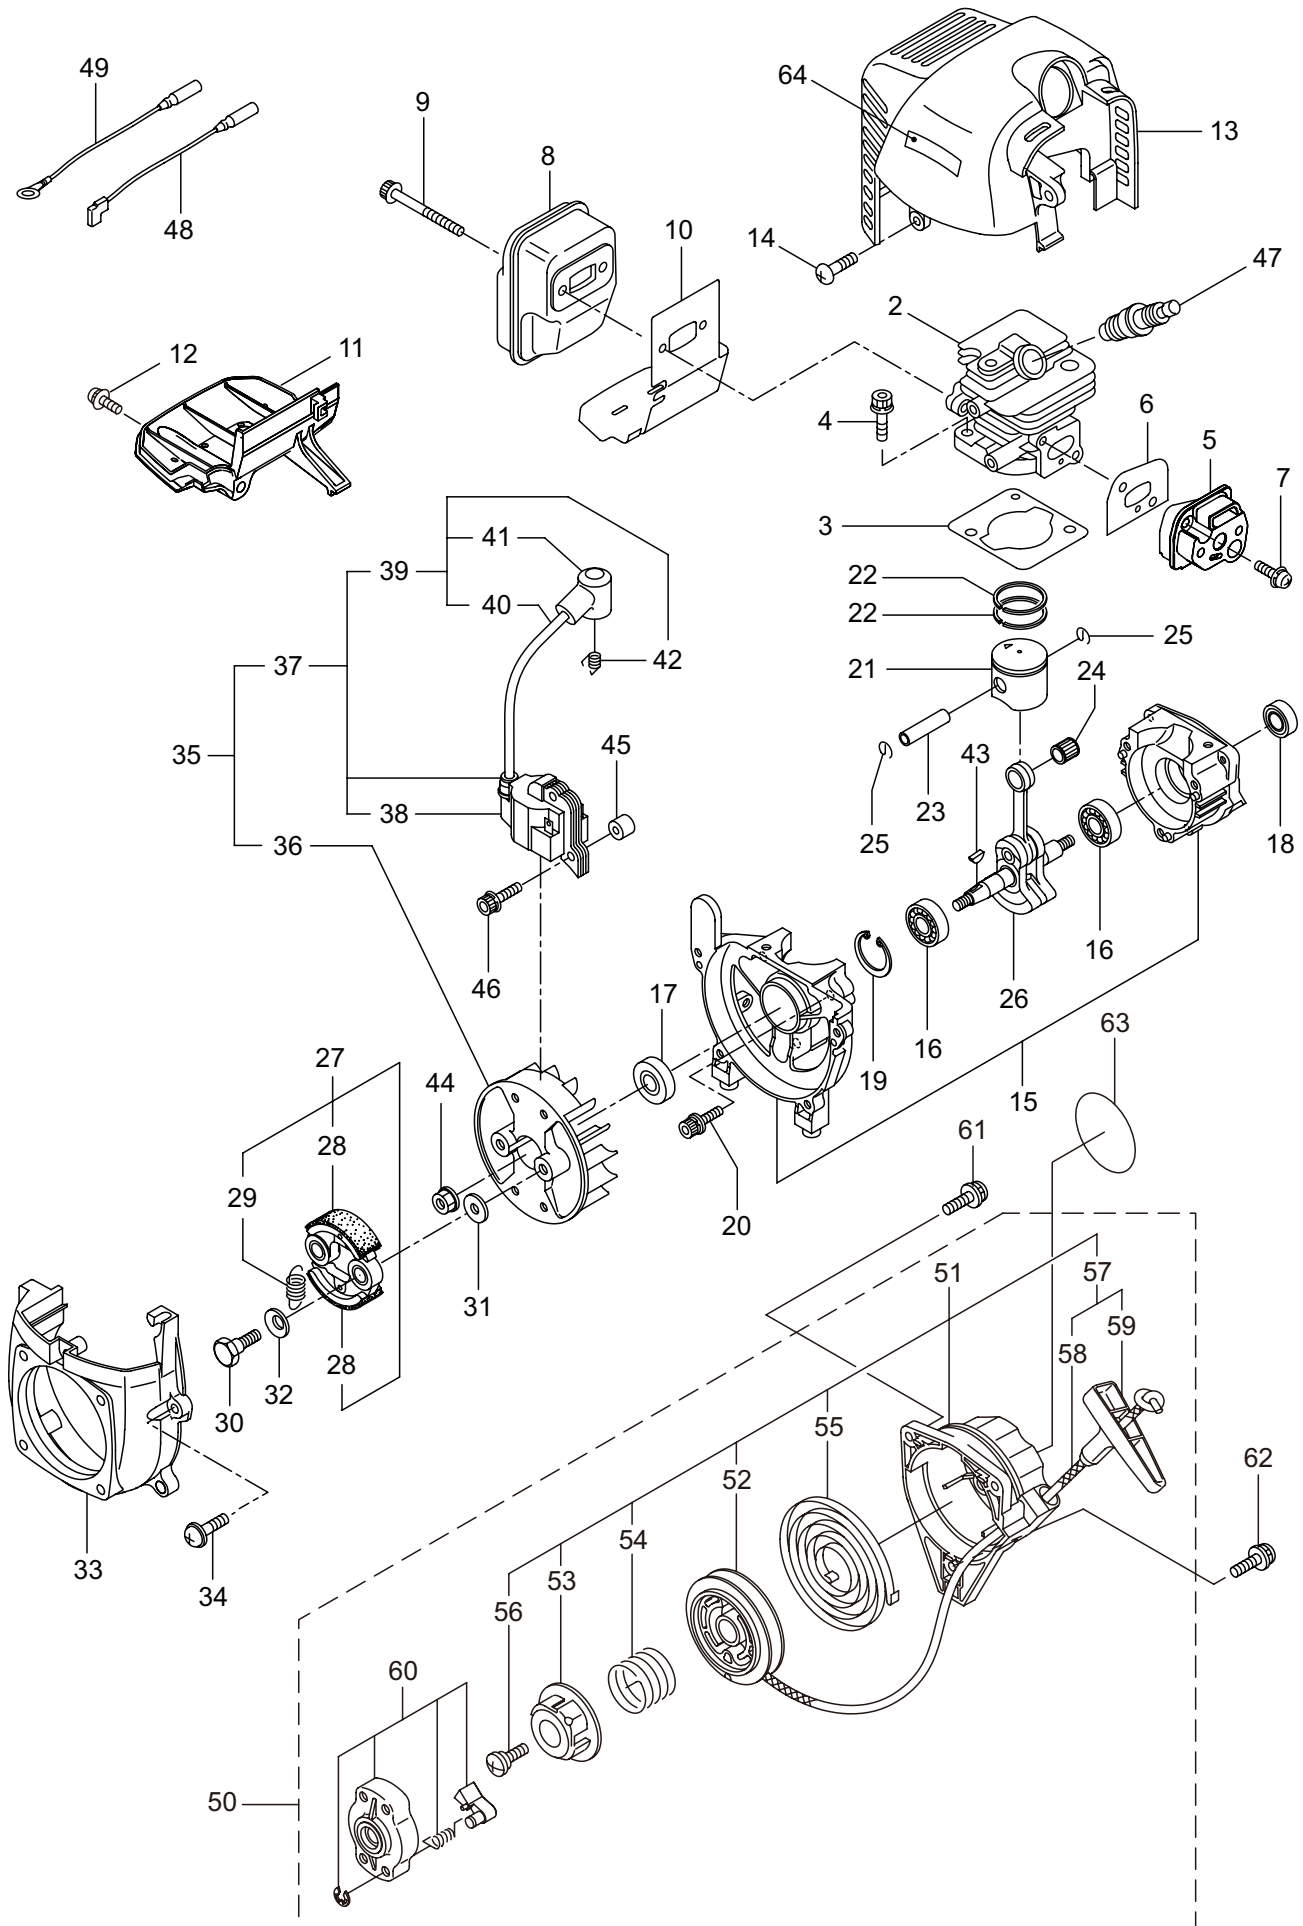

3. PP2430 ENGINE

Ref. No.	Part No.	Part Name	Q'ty	Remarks
3-1	875037	Engine	1	EE232/01
3-2	289639	Cylinder	1	
3-3	289643	Gasket	1	
3-4	267290	Cap Screw	2	M5x20
3-5	272744	Insulator	1	New gasket required
3-6	267049	Gasket	1	
3-7	269826	Screw	2	M5x25
3-8	278096	Muffler Comp	1	
3-9	266402	Cap Screw	2	M5x55
3-10	273262	Gasket	1	
3-11	276868	Under Cover	1	
3-12	269827	Screw	1	M5x16
3-13	277673	Top Cover	1	
3-14	280144	Tapping Screw	1	
3-15	273674	Crankcase	1	
3-16	280488	Bearing	2	PPL 6001
3-17	261492	Oil Seal	1	ISCD12287
3-18	261386	Oil Seal	1	ISCD12227
3-19	055185	Snap Ring	1	#28
3-20	261612	Cap Screw	3	M5x30
3-21	272204	Piston	1	
3-22	264891	Piston Ring	2	(2)required
3-23	261036	Piston Pin	1	
3-24	288520	Bearing, Needle	1	
3-25	261576	Clip,Piston	2	
3-26	267193	Crankshaft/Conn.Rod Ass'y	1	
3-27	269168	Clutch Ass'y	1	Incl.28,29
3-28	269169	Clutch Shoe	2	(2)required
3-29	269173	Spring, Clutch	1	
3-30	269647	Clutch Bolt	2	
3-31	269175	Washer	2	6.1x15x1.6
3-32	261777	Wave Washer	2	
3-33	283386	Fan Cover	1	
3-34	269831	Screw	4	M5x20
3-35	272066	Magneto Ass'y	1	Incl.36-42
3-36	261356	Rotor/Fan	1	
3-37	272067	Ignition Coil Ass'y	1	Incl.38-42
3-38	267401	Coil	1	
3-39	272068	Spark Plug Wire Ass'y	1	Incl.40-42
3-40	272069	Spark Plug Wire	1	
3-41	261074	Plug Boot	1	
3-42	261075	Connector	1	
3-43	261076	Woodruff Key	1	3x10
3-44	261417	Nut,Rotor	1	M8
3-45	280381	Spacer	2