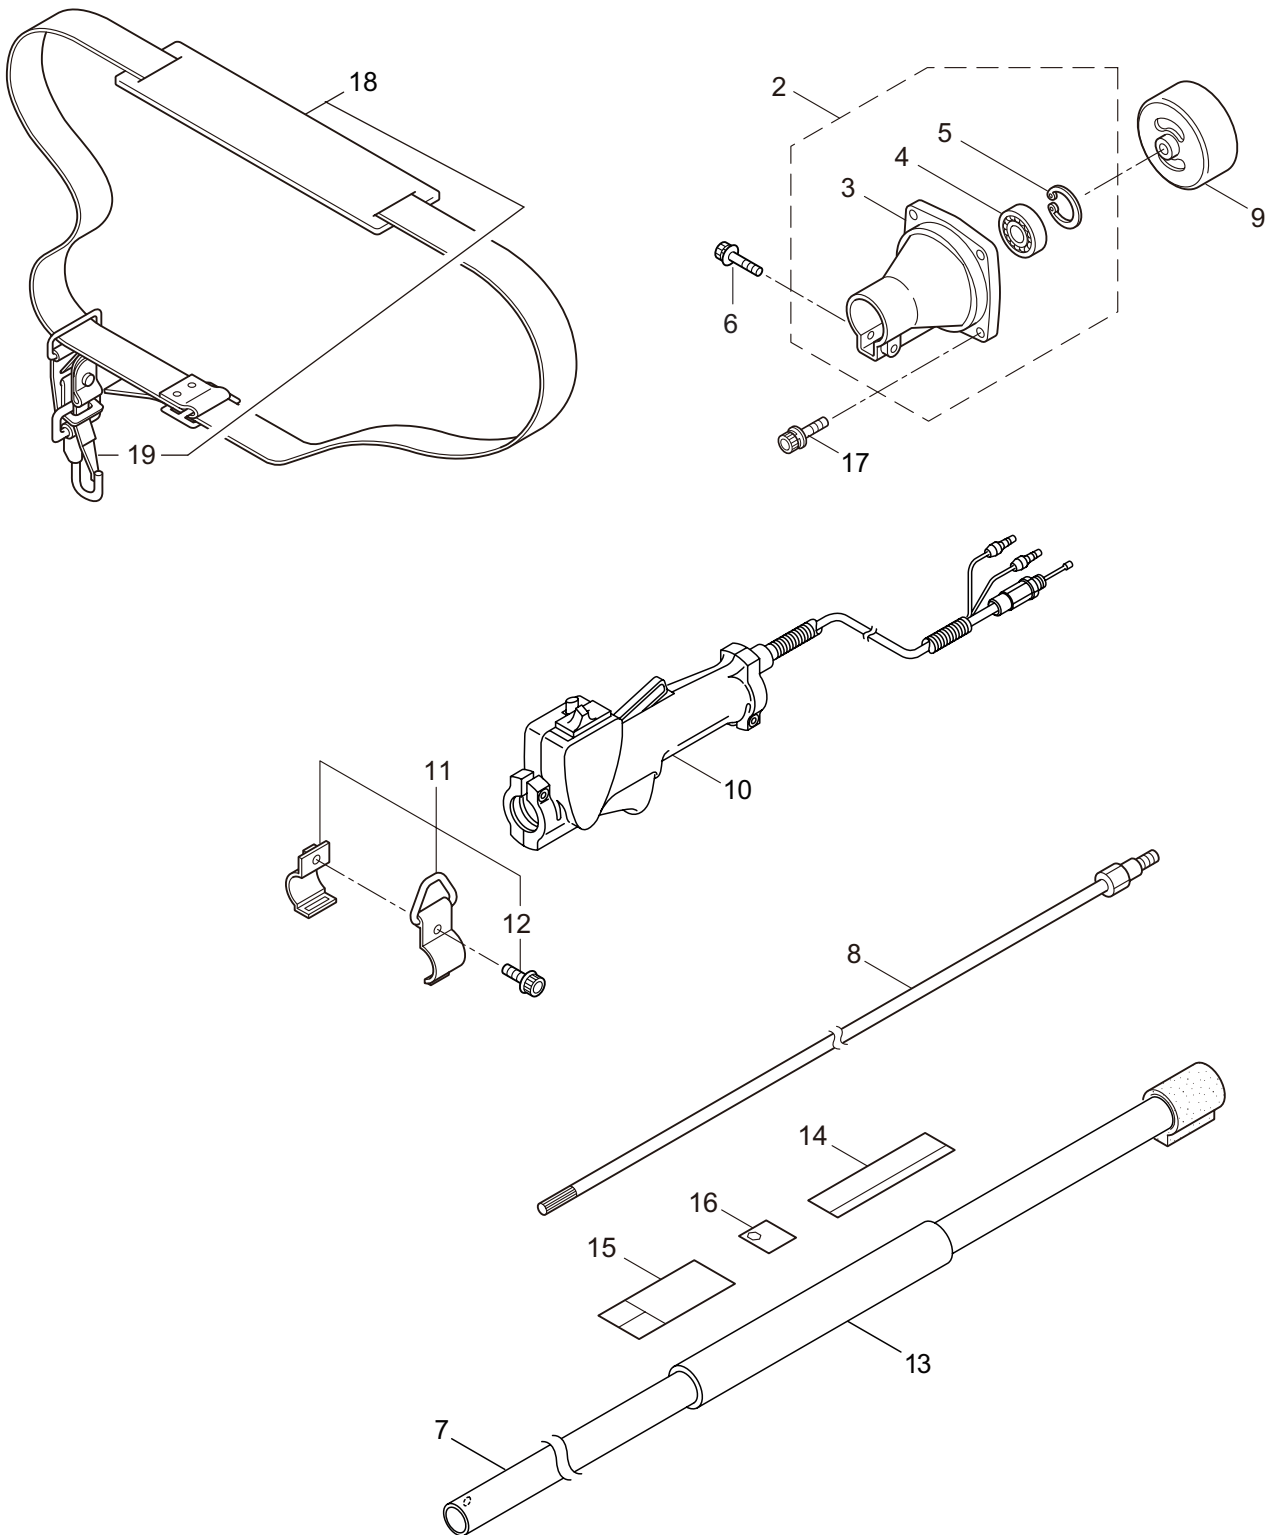

Ref. No.	Part No.	Part Name	Q'ty	Remarks
1-1	364669	PP2430	1	
1-2	221473	Clutch Case Ass'y	1	Incl.3-5
1-3	221474	Clutch Case	1	
1-4	016405	Bearing	1	#6200ZZ
1-5	013825	Snap Ring	1	#30
1-6	261612	Cap Screw	1	M5x30
1-7	219435	Driveshaft Tube	1	
1-8	226399	Driveshaft Ass'y	1	
1-9	229091	Clutch Drum	1	
1-10	235078	Throttle Trigger	1	
1-11	215533	Hanging Bracket Ass'y	1	Incl.12
1-12	261762	Cap Screw	1	M5x14
1-13	238190	Grip	1	20x32x350L
1-14	239431	Label	1	PP2430
1-15	238749	Label	1	
1-16	225384	Label	1	109dBA
1-17	261250	Cap Screw	4	M5x20
1-18	220533	Hanging Strap Ass'y	1	Incl.19
1-19	231657	Hook	1	

2. PP2430
PRUNER HEAD

Ref. No.	Part No.	Part Name	Q'ty	Remarks
2-1	234082	Pruner Head Ass'y	1	Incl.2-34
2-2	231855	Gearcase A	1	
2-3	227990	Bearing	1	#608
2-4	231856	Gear Shaft	1	
2-5	231857	Gear	1	
2-6	231858	Worm Wheel	1	
2-7	231859	Pinion Shaft	1	
2-8	227992	Bearing	1	#609
2-9	227993	Bearing	1	#609Z
2-10	228477	Snap Ring	1	#9
2-11	140270	Snap Ring	1	#24
2-12	231860	Oil Pump	1	
2-13	231861	Seal	1	
2-14	231862	Screw	2	
2-15	231863	Pipe, Oil	1	
2-16	231864	Strainer	1	
2-17	234084	Gearcase B	1	
2-18	227991	Bearing	1	#6001DDU
2-19	231866	Sprocket	1	
2-20	231867	Washer	1	
2-21	231868	Bolt	1	M6x15
2-22	125588	Bolt	1	M6x30
2-23	234085	Screw	1	M4x30
2-24	231870	Adjuster	1	
2-25	231871	Bolt	4	M5x12
2-26	234086	Oil Tank Ass'y	1	Incl.27
2-27	231873	Breather	1	
2-28	231874	Tank Cap Ass'y	1	
2-29	092580	Bolt	2	M5x12
2-30	231875	Chain Cover Comp	1	
2-31	126756	Nut	1	M6
2-32	089819	Bolt	1	M6x8
2-33	261246	Cap Screw	1	M5x25
2-34	215993	Cap Screw	1	M5x10
2-35	234087	Chain Cover	1	
2-36	234088	Guide Bar	1	
2-37	289536	Chain	1	