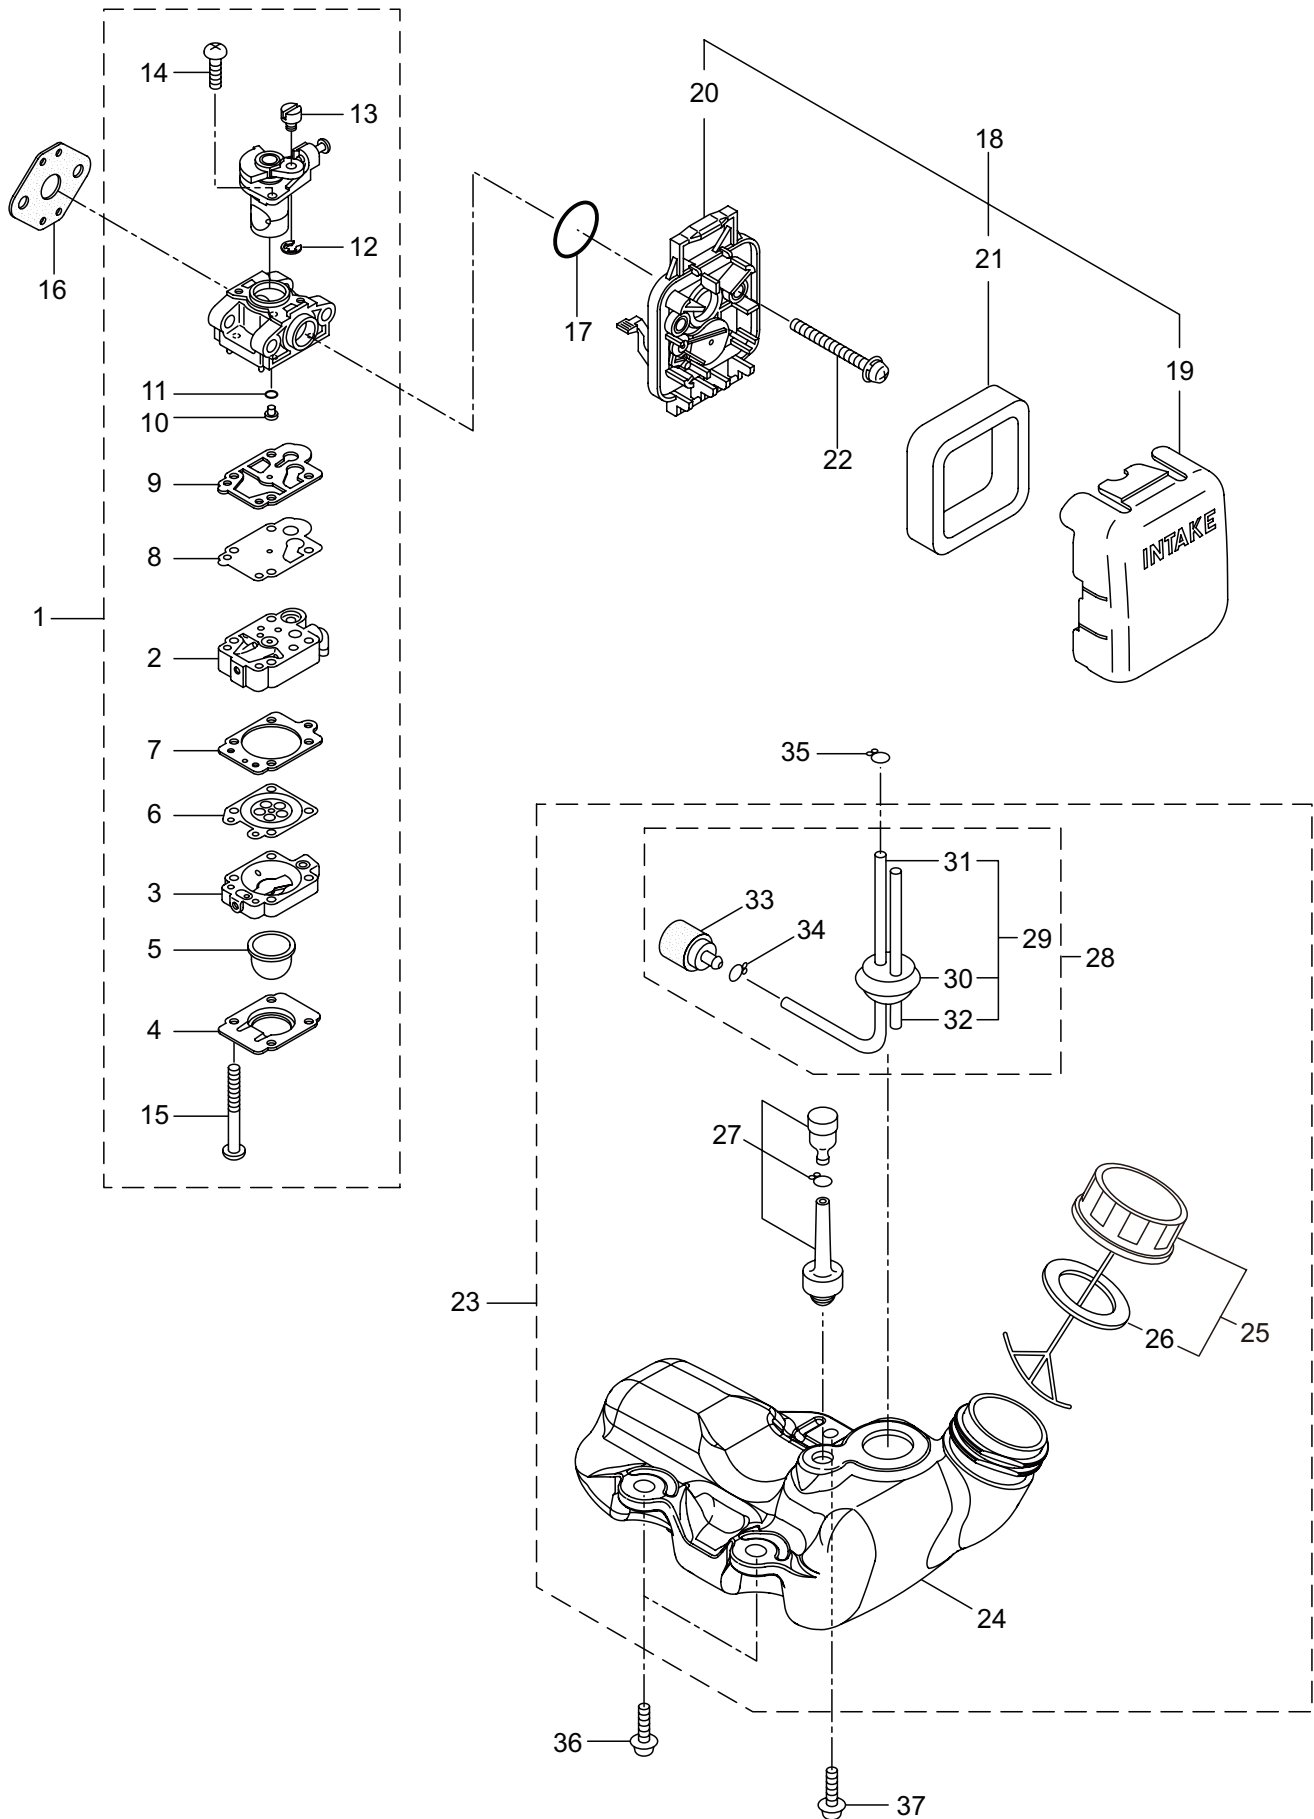

4. PP2430
CARBURETOR, FUEL TANK

Ref. No.	Part No.	Part Name	Q'ty	Remarks
4-1	276663	Carburetor Ass'y	1	Incl.2-15 New gasket required
4-2	274472	Pump Body	1	
4-3	262991	Purge Body	1	
4-4	262992	Cover Plate	1	
4-5	261874	Primer Bulb	1	
4-6	283905	Diaphragm, Meterring	1	
4-7	262993	Gasket	1	
4-8	262994	Diaphragm,Fuel Pump	1	
4-9	282576	Gasket	1	
4-10	289396	Main Jet	1	
4-11	261871	O-Ring	1	
4-12	261876	E-Ring	1	
4-13	261658	Swivel	1	
4-14	264682	Screw	2	
4-15	262996	Screw	4	
4-16	261864	Gasket	1	
4-17	264691	O-Ring	1	
4-18	266420	Cleaner Ass'y	1	Incl.19-21
4-19	264709	Cover	1	
4-20	266433	Housing	1	
4-21	264695	Filter	1	
4-22	269834	Screw	2	
4-23	276798	Fuel Tank Ass'y	1	Incl.24-34
4-24	273516	Fuel Tank	1	
4-25	275306	Fuel Tank Cap Ass'y	1	Incl.26
4-26	274875	Gasket	1	
4-27	261696	Breather Ass'y	1	
4-28	265752	Fuel Pipe Pick-up Ass'y	1	Incl.29-34
4-29	264031	Fuel Pipe Ass'y	1	Incl.30-32
4-30	261115	Grommet	1	
4-31	261690	Fuel Pipe	1	160L
4-32	263038	Return Pipe	1	3x6x85L
4-33	264653	Filter Ass'y	1	
4-34	261117	Clip	1	
4-35	261117	Clip	1	
4-36	269828	Screw	2	M5x16
4-37	281208	Screw	1	M5x16