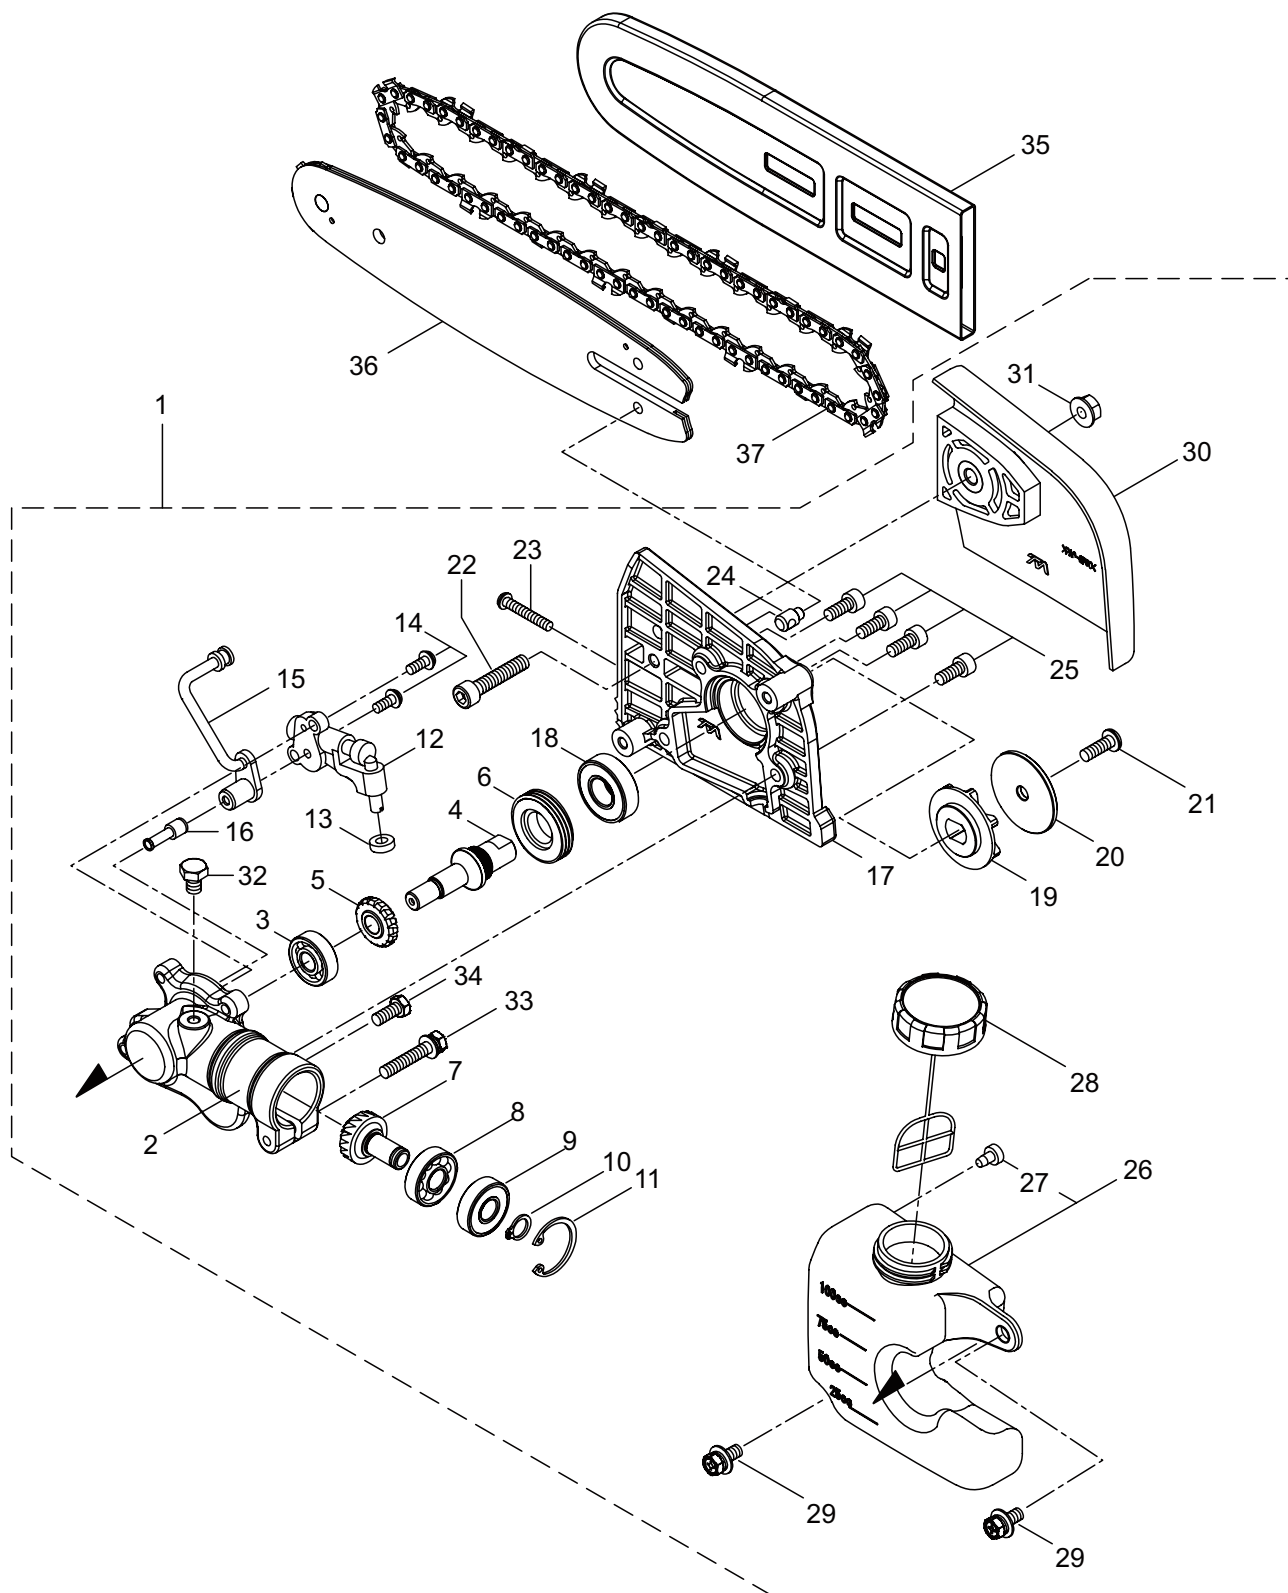

PARTS LIST

PP2430

CONTENTS

1. MAIN BODY	1 ~ 2
2. PRUNER HEAD	3 ~ 4
3. ENGINE	5 ~ 8
4. CARBURETOR, FUEL TANK	9 ~ 10
5. ACCESSORIES	11 ~ 12

2016. 10.

MARUYAMA

P/N 524387

1. PP2430
MAIN BODY

Ref. No.	Part No.	Part Name	Q'ty	Remarks
1-1	364669	PP2430	1	
1-2	221473	Clutch Case Ass'y	1	Incl.3-5
1-3	221474	Clutch Case	1	
1-4	016405	Bearing	1	#6200ZZ
1-5	013825	Snap Ring	1	#30
1-6	261612	Cap Screw	1	M5x30
1-7	219435	Driveshaft Tube	1	
1-8	226399	Driveshaft Ass'y	1	
1-9	229091	Clutch Drum	1	
1-10	235078	Throttle Trigger	1	
1-11	215533	Hanging Bracket Ass'y	1	Incl.12
1-12	261762	Cap Screw	1	M5x14
1-13	238190	Grip	1	20x32x350L
1-14	239431	Label	1	PP2430
1-15	238749	Label	1	
1-16	225384	Label	1	109dBA
1-17	261250	Cap Screw	4	M5x20
1-18	220533	Hanging Strap Ass'y	1	Incl.19
1-19	231657	Hook	1	

2. PP2430
PRUNER HEAD

Ref. No.	Part No.	Part Name	Q'ty	Remarks
2-1	234082	Pruner Head Ass'y	1	Incl.2-34
2-2	231855	Gearcase A	1	
2-3	227990	Bearing	1	#608
2-4	231856	Gear Shaft	1	
2-5	231857	Gear	1	
2-6	231858	Worm Wheel	1	
2-7	231859	Pinion Shaft	1	
2-8	227992	Bearing	1	#609
2-9	227993	Bearing	1	#609Z
2-10	228477	Snap Ring	1	#9
2-11	140270	Snap Ring	1	#24
2-12	231860	Oil Pump	1	
2-13	231861	Seal	1	
2-14	231862	Screw	2	
2-15	231863	Pipe, Oil	1	
2-16	231864	Strainer	1	
2-17	234084	Gearcase B	1	
2-18	227991	Bearing	1	#6001DDU
2-19	231866	Sprocket	1	
2-20	231867	Washer	1	
2-21	231868	Bolt	1	M6x15
2-22	125588	Bolt	1	M6x30
2-23	234085	Screw	1	M4x30
2-24	231870	Adjuster	1	
2-25	231871	Bolt	4	M5x12
2-26	234086	Oil Tank Ass'y	1	Incl.27
2-27	231873	Breather	1	
2-28	231874	Tank Cap Ass'y	1	
2-29	092580	Bolt	2	M5x12
2-30	231875	Chain Cover Comp	1	
2-31	126756	Nut	1	M6
2-32	089819	Bolt	1	M6x8
2-33	261246	Cap Screw	1	M5x25
2-34	215993	Cap Screw	1	M5x10
2-35	234087	Chain Cover	1	
2-36	234088	Guide Bar	1	
2-37	289536	Chain	1	