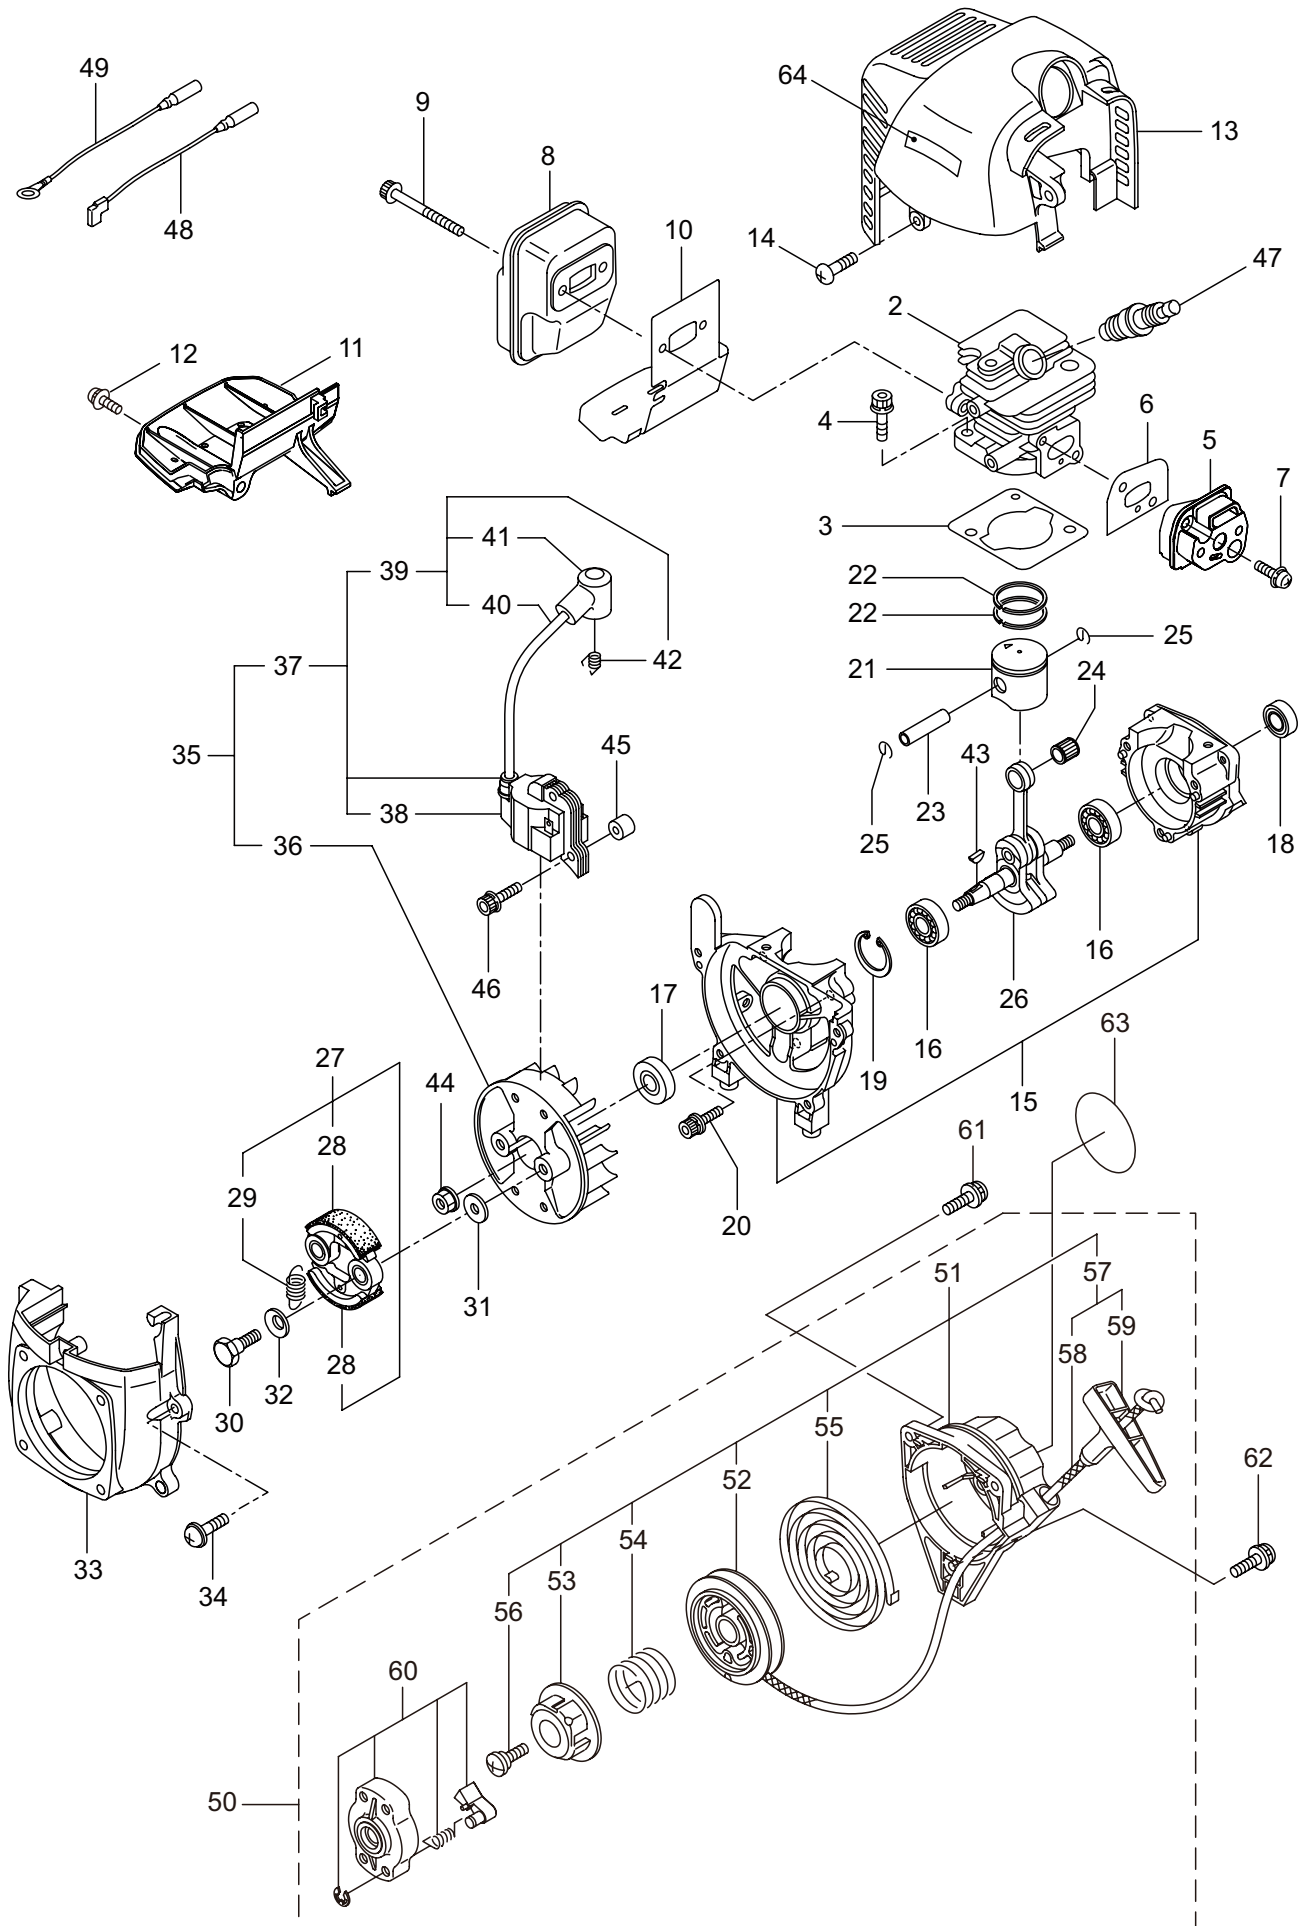

2. PP2430
PRUNER HEAD

Ref. No.	Part No.	Part Name	Q'ty	Remarks
2-1	234082	Pruner Head Ass'y	1	Incl.2-34
2-2	231855	Gearcase A	1	
2-3	227990	Bearing	1	#608
2-4	231856	Gear Shaft	1	
2-5	231857	Gear	1	
2-6	231858	Worm Wheel	1	
2-7	231859	Pinion Shaft	1	
2-8	227992	Bearing	1	#609
2-9	227993	Bearing	1	#609Z
2-10	228477	Snap Ring	1	#9
2-11	140270	Snap Ring	1	#24
2-12	231860	Oil Pump	1	
2-13	231861	Seal	1	
2-14	231862	Screw	2	
2-15	231863	Pipe, Oil	1	
2-16	231864	Strainer	1	
2-17	234084	Gearcase B	1	
2-18	227991	Bearing	1	#6001DDU
2-19	231866	Sprocket	1	
2-20	231867	Washer	1	
2-21	231868	Bolt	1	M6x15
2-22	125588	Bolt	1	M6x30
2-23	234085	Screw	1	M4x30
2-24	231870	Adjuster	1	
2-25	231871	Bolt	4	M5x12
2-26	234086	Oil Tank Ass'y	1	Incl.27
2-27	231873	Breather	1	
2-28	231874	Tank Cap Ass'y	1	
2-29	092580	Bolt	2	M5x12
2-30	231875	Chain Cover Comp	1	
2-31	126756	Nut	1	M6
2-32	089819	Bolt	1	M6x8
2-33	261246	Cap Screw	1	M5x25
2-34	215993	Cap Screw	1	M5x10
2-35	234087	Chain Cover	1	
2-36	234088	Guide Bar	1	
2-37	289536	Chain	1	

3. PP2430
ENGINE

Ref. No.	Part No.	Part Name	Q'ty	Remarks
3-46	261256	Cap Screw	2	M4x25
3-47	288264	Spark Plug	1	BPMR8Y
3-48	267492	Lead	1	130L
3-49	282880	Wire, Lead	1	
3-50	282404	Recoil Starter Ass'y	1	Incl.51-60
3-51	282405	Recoil Ass'y	1	Incl.52-59
3-52	283411	Reel	1	
3-53	283412	Cam Plate	1	
3-54	280930	Spring	1	
3-55	280931	Spiral Spring	1	
3-56	267213	Screw	1	
3-57	280932	Starter Rope Ass'y	1	Incl.58,59
3-58	280933	Starter Rope	1	
3-59	267219	Starter Grip	1	
3-60	280934	Starter Pawl Ass'y	1	
3-61	280489	Screw	2	M4x20
3-62	269833	Screw	1	M4x16
3-63	278100	Label	1	PP2430
3-64	284587	Label	1	